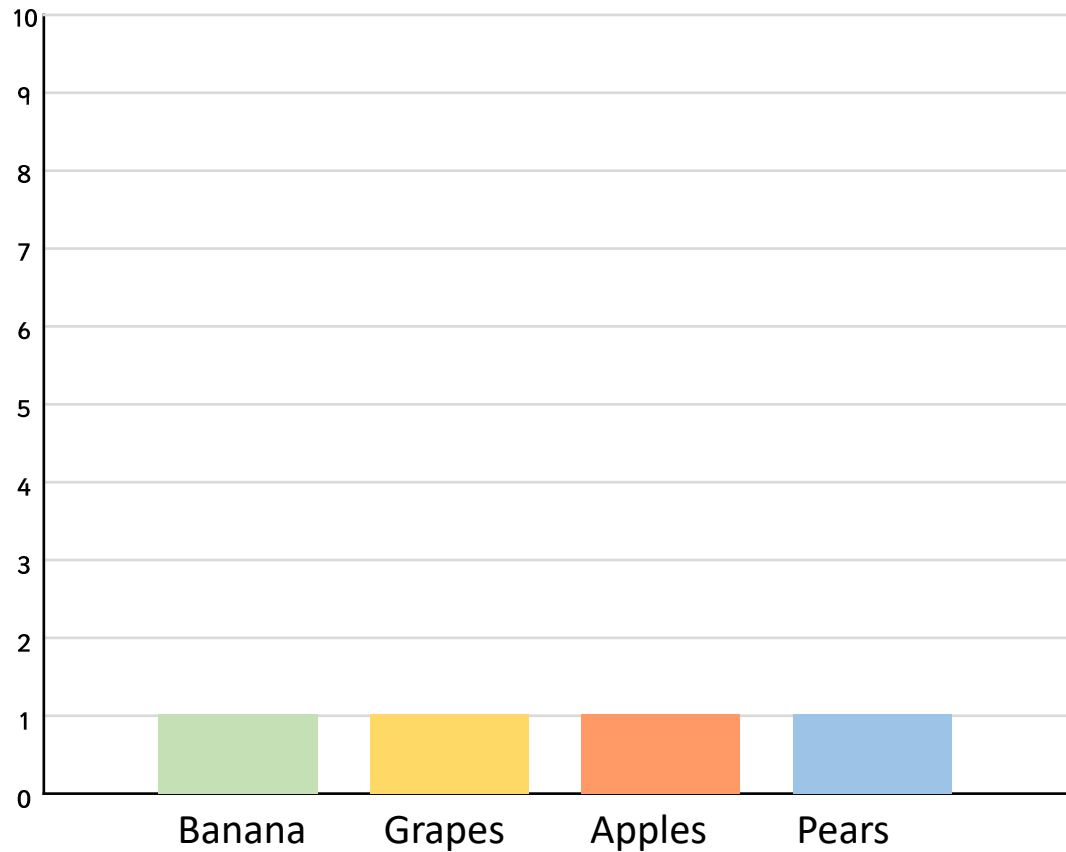

You could use a smart board or project the presentation onto a whiteboard so the children to write their own tally marks into the table.

Use the graph slides to construct your graphs. Copy the blocks to represent the different survey answers. You can edit the scale as you wish. You could use a smart board or project onto a white board so the children can draw in their own bars for the charts

Make Your Own Class Bar Charts

Favourite Fruit

Take your own survey in your class. Add the tally marks to make a total for each fruit.

Favourite Fruit	Tally
Banana	
Grapes	
Apples	
pears	

Favourite Fruit

Use your tally to create your own bar chart. Change the length of the bars to show the number of children that like each fruit.

Favourite Fruit

Use your tally to create your own scaled bar chart. Change the length of the bars to show the number of children that like each fruit.

Favourite Colour

Take your own survey in your class. Add the tally marks to make a total for each fruit.

Favourite Fruit	Tally
Red	
Blue	
Green	
Yellow	
Pink	

Favourite Colour

Use your tally to create your own bar chart. Change the length of the bars to show the number of children that like each colour.

Favourite Colour