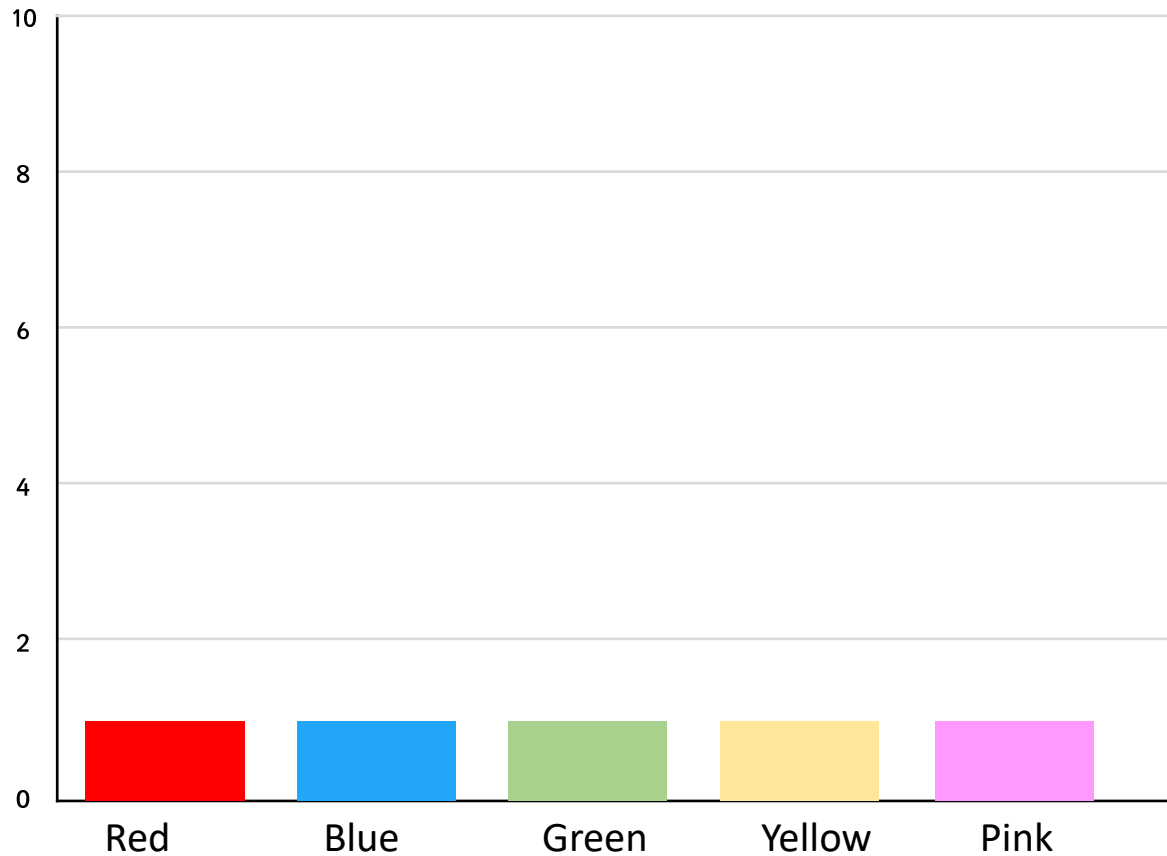

Favourite Fruit

Use your tally to create your own scaled bar chart. Change the length of the bars to show the number of children that like each fruit.

Favourite Colour

Take your own survey in your class. Add the tally marks to make a total for each fruit.

Favourite Fruit	Tally
Red	
Blue	
Green	
Yellow	
Pink	

Favourite Colour

Use your tally to create your own bar chart. Change the length of the bars to show the number of children that like each colour.

Favourite Colour

Use your tally to create your own scaled bar chart. Change the length of the bars to show the number of children that like each colour.

Class Pets

Take your own survey in your class. Add the tally marks to make a total for each pet.