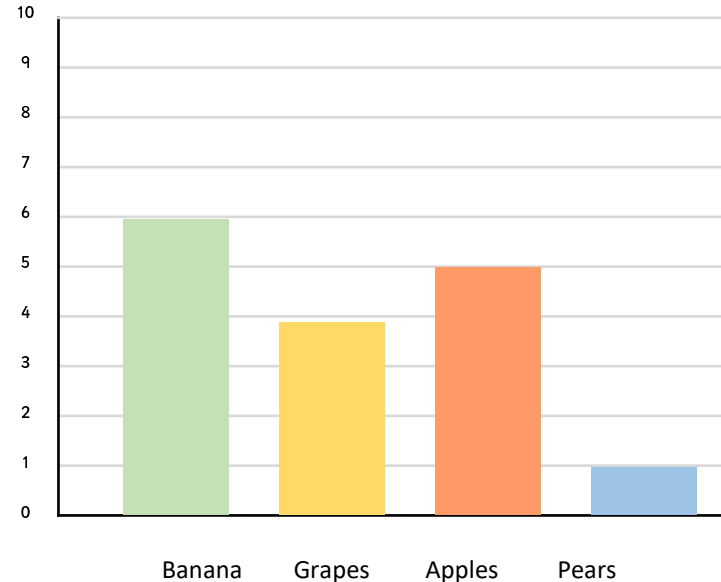

Teacher Note

Favourite Fruit	Tally
Banana	/
Grapes	
Apples	/
pears	

Take your own survey in class. Copy the tally marks into the table to get the count. Use the information you have gathered to create some graphs on the next slides.

You could use a smart board or project the presentation onto a whiteboard so the children to write their own tally marks into the table.

Use the graph slides to construct your graphs. Copy the blocks to represent the different survey answers. You can edit the scale as you wish. You could use a smart board or project onto a white board so the children can draw in their own bars for the charts

Make Your Own Class Bar Charts

Favourite Fruit

Take your own survey in your class. Add the tally marks to make a total for each fruit.

Favourite Fruit	Tally
Banana	
Grapes	
Apples	
pears	

Favourite Fruit

Use your tally to create your own bar chart. Change the length of the bars to show the number of children that like each fruit.