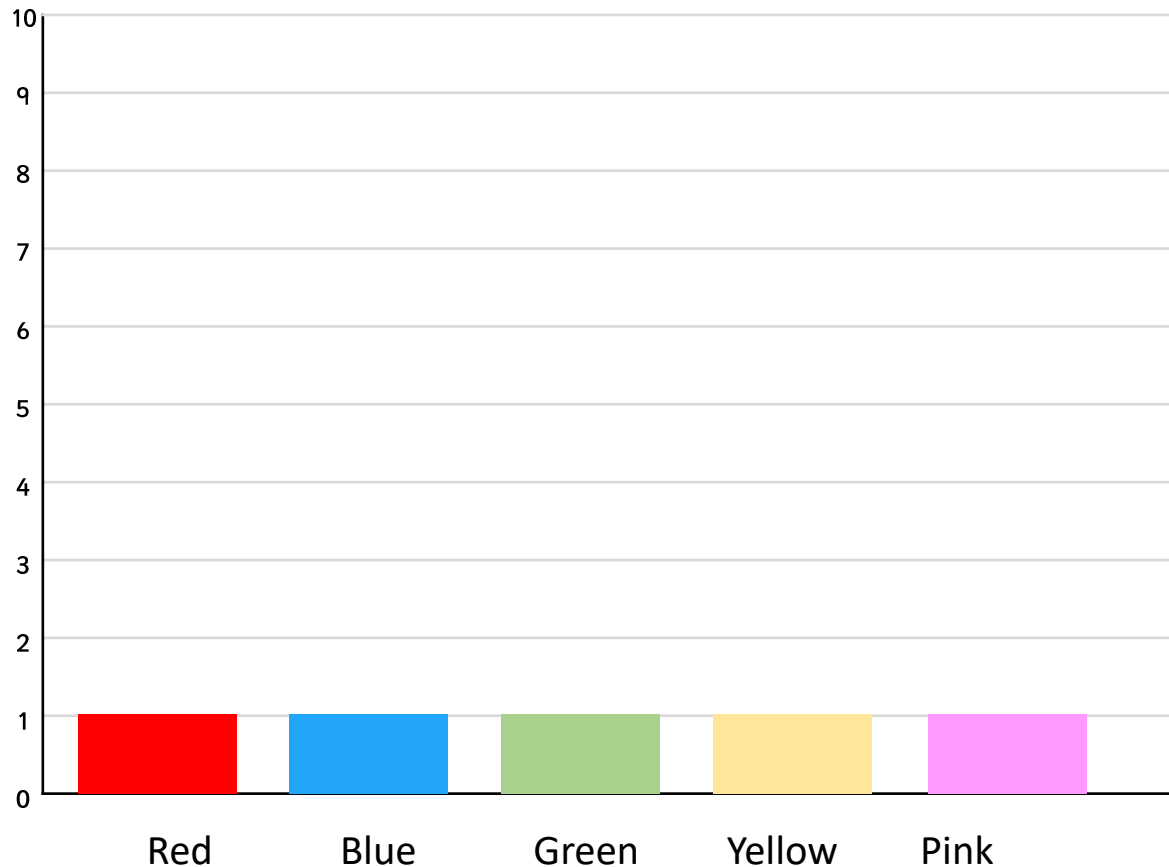

Make Your Own Class Bar Charts

Favourite Fruit

Take your own survey in your class. Add the tally marks to make a total for each fruit.

Favourite Fruit	Tally
Banana	
Grapes	
Apples	
pears	

Favourite Fruit

Use your tally to create your own bar chart. Change the length of the bars to show the number of children that like each fruit.

Favourite Fruit

Use your tally to create your own scaled bar chart. Change the length of the bars to show the number of children that like each fruit.

Favourite Colour

Take your own survey in your class. Add the tally marks to make a total for each fruit.

Favourite Fruit	Tally
Red	
Blue	
Green	
Yellow	
Pink	

Favourite Colour

Use your tally to create your own bar chart. Change the length of the bars to show the number of children that like each colour.

Favourite Colour